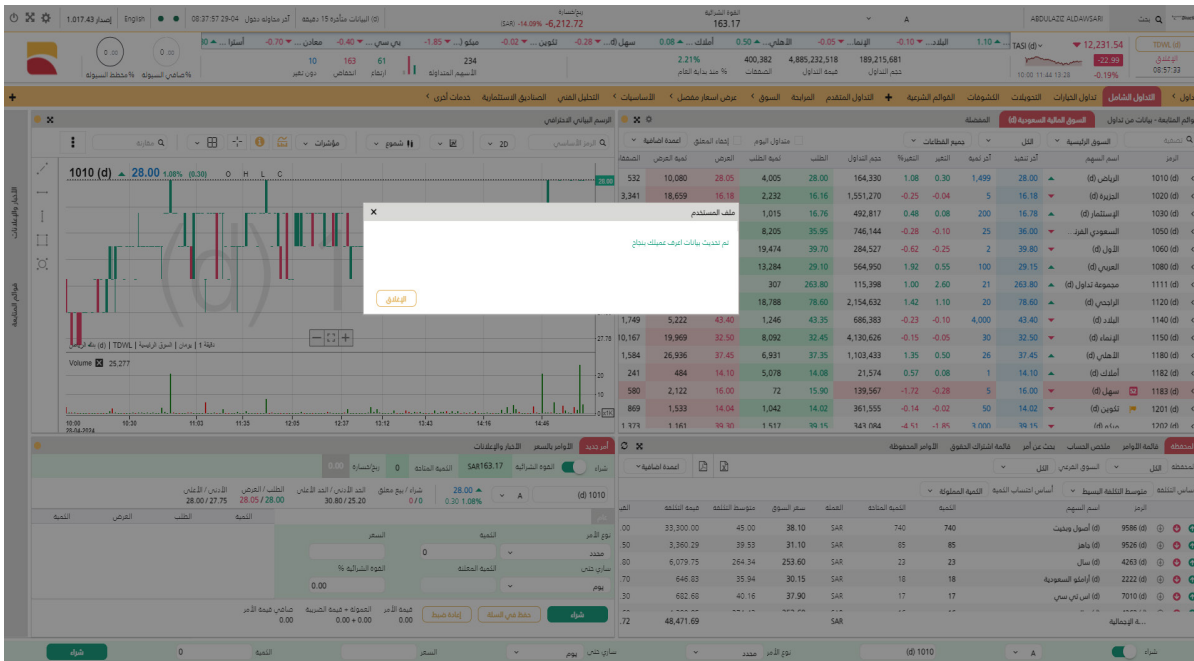

ادخل الرمز المرسل على رقم الجوال المسجل لدينا ثم اضغط ارسال

الخدمات الإلكترونية من البلاد المالية .. صممت لراحتك