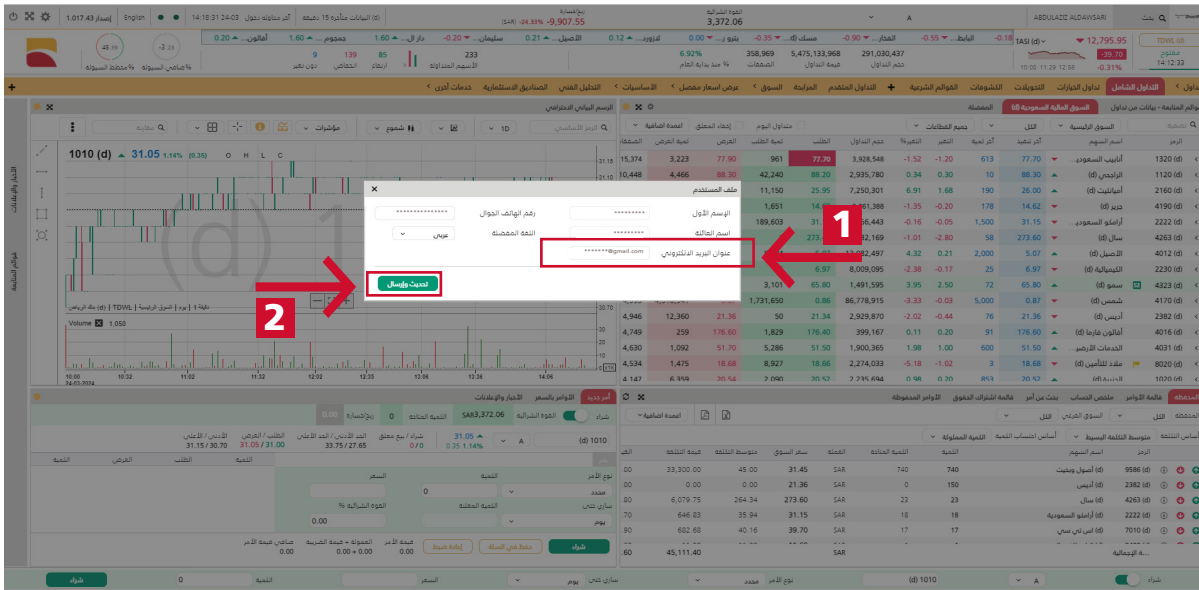

ادخل البريد الالكتروني الجديد في خانة عنوان البريد الالكتروني ثم اضغط تحديث وارسال